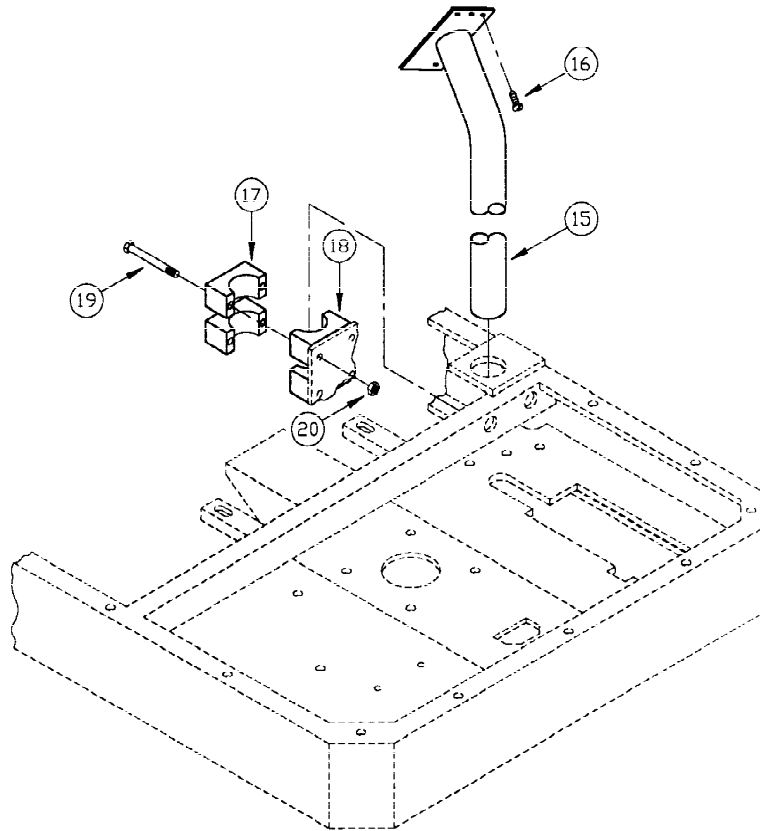

Body Group (Instrument Panel)

Parts

070PV001