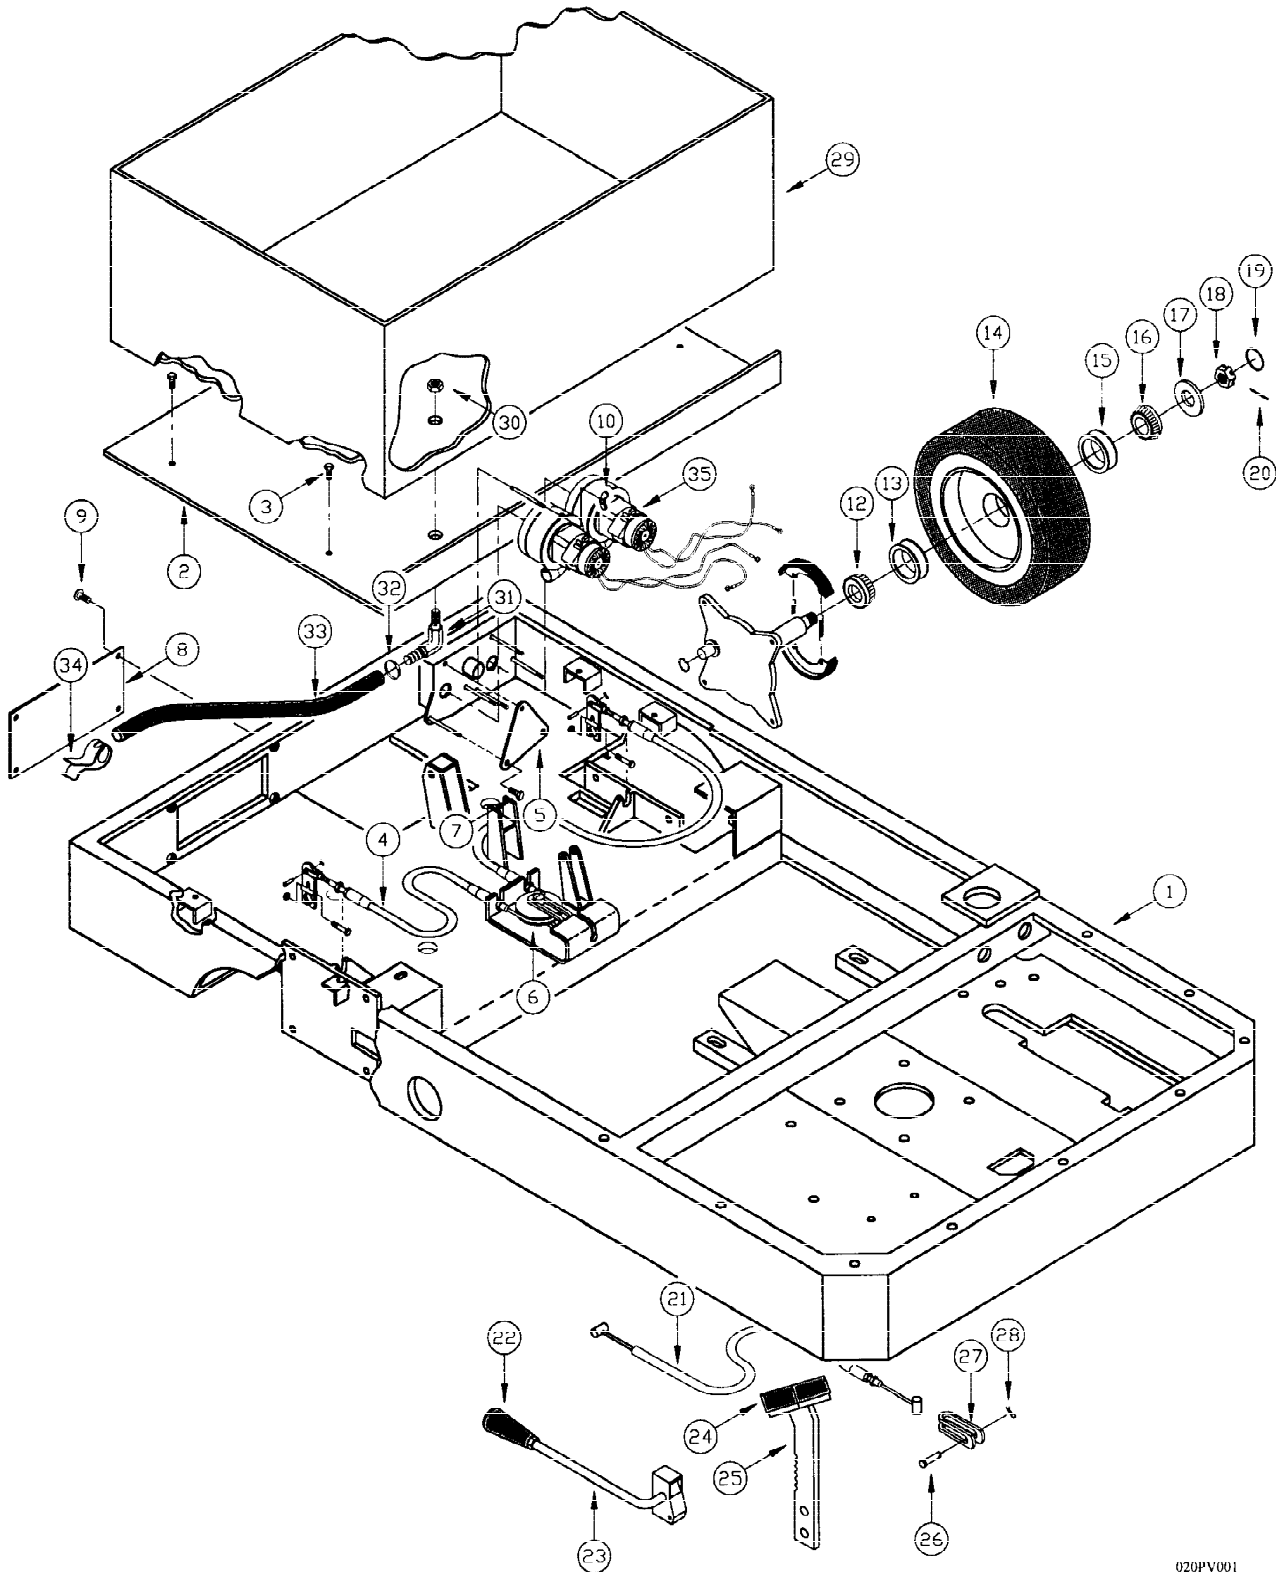

Brakes, Wheels and Frame Group

Parts

020PV001

Brakes, Wheels and Frame Group

Parts

020PV001

REF #	PART #	DESCRIPTION	QTY
1	3337100	WELD-MAIN FRAME 3200	1
2	3337131	WELD-BATTERY TRAY 3200	1
3	3400035	SCR-HEX,5/16-18X1.00 ZP	
4	383229	BRAKE CABLE	1
5	3308386	PLT-VAC MOTOR COVER	1
6	81-44-A	NYLON PULLEY	1
7	3400059	SCR-THM 1/4-20 X .75 SS	3
8	3337124	PLT-REAR FRAME DOOR 3200 RIDER	1
9	710197	SCR-MC 5/16-18 X .75 PHI RIDER	4
10	3311817	NUT-WING NYLON 1/4-20	3
11	-	line not used	-
12	383194	TAPERED BEARING CONE	4
13	383195	TAPERED BEARING CUP	4
14	383111	REAR WHEEL	2
15	383195	TAPERED BEARING CUP	4
16	383194	TAPERED BEARING CONE	4
17	711514	WSR-FLAT 1.06 X 2 X .15	2
18	711450	NUT, SLOTTED 1-14 UNS-2A	2
19	383241	GREASE CAP WHEEL	2
20	380-632-20	COTTER PIN	2
21	383230	BRAKE PEDAL CABLE	1
22	760592	KNOB OVAL TAPERED	1
23	383067	EMERGENCY BRAKE WELD'T	1
24	762294MCH	PEDAL	1
25	383064	BRAKE PEDAL	1
26	711668	CLEVIS PIN 3/8X1"11-14I	1
27	383230	BRAKE PEDAL CABLE	1
28	711808	COTTER PIN-HAIR #13	1
29	320215	BATTERY LINER 320	1
30	320272	NOZZLE BODY LOCKNUT	1
31	320271	FITTING PP 90 3/8MPT 3/8HOSE	1
32	450076	CRIMP CLAMP SS 185R	1
33	260224	DRAIN HOSE 1/2X18 SILICNHOSE	1
34	320273	HOSE SHUT-OFF CLAMP	1
35	3308200	MOTOR-FAN VACUUM 36 V	1