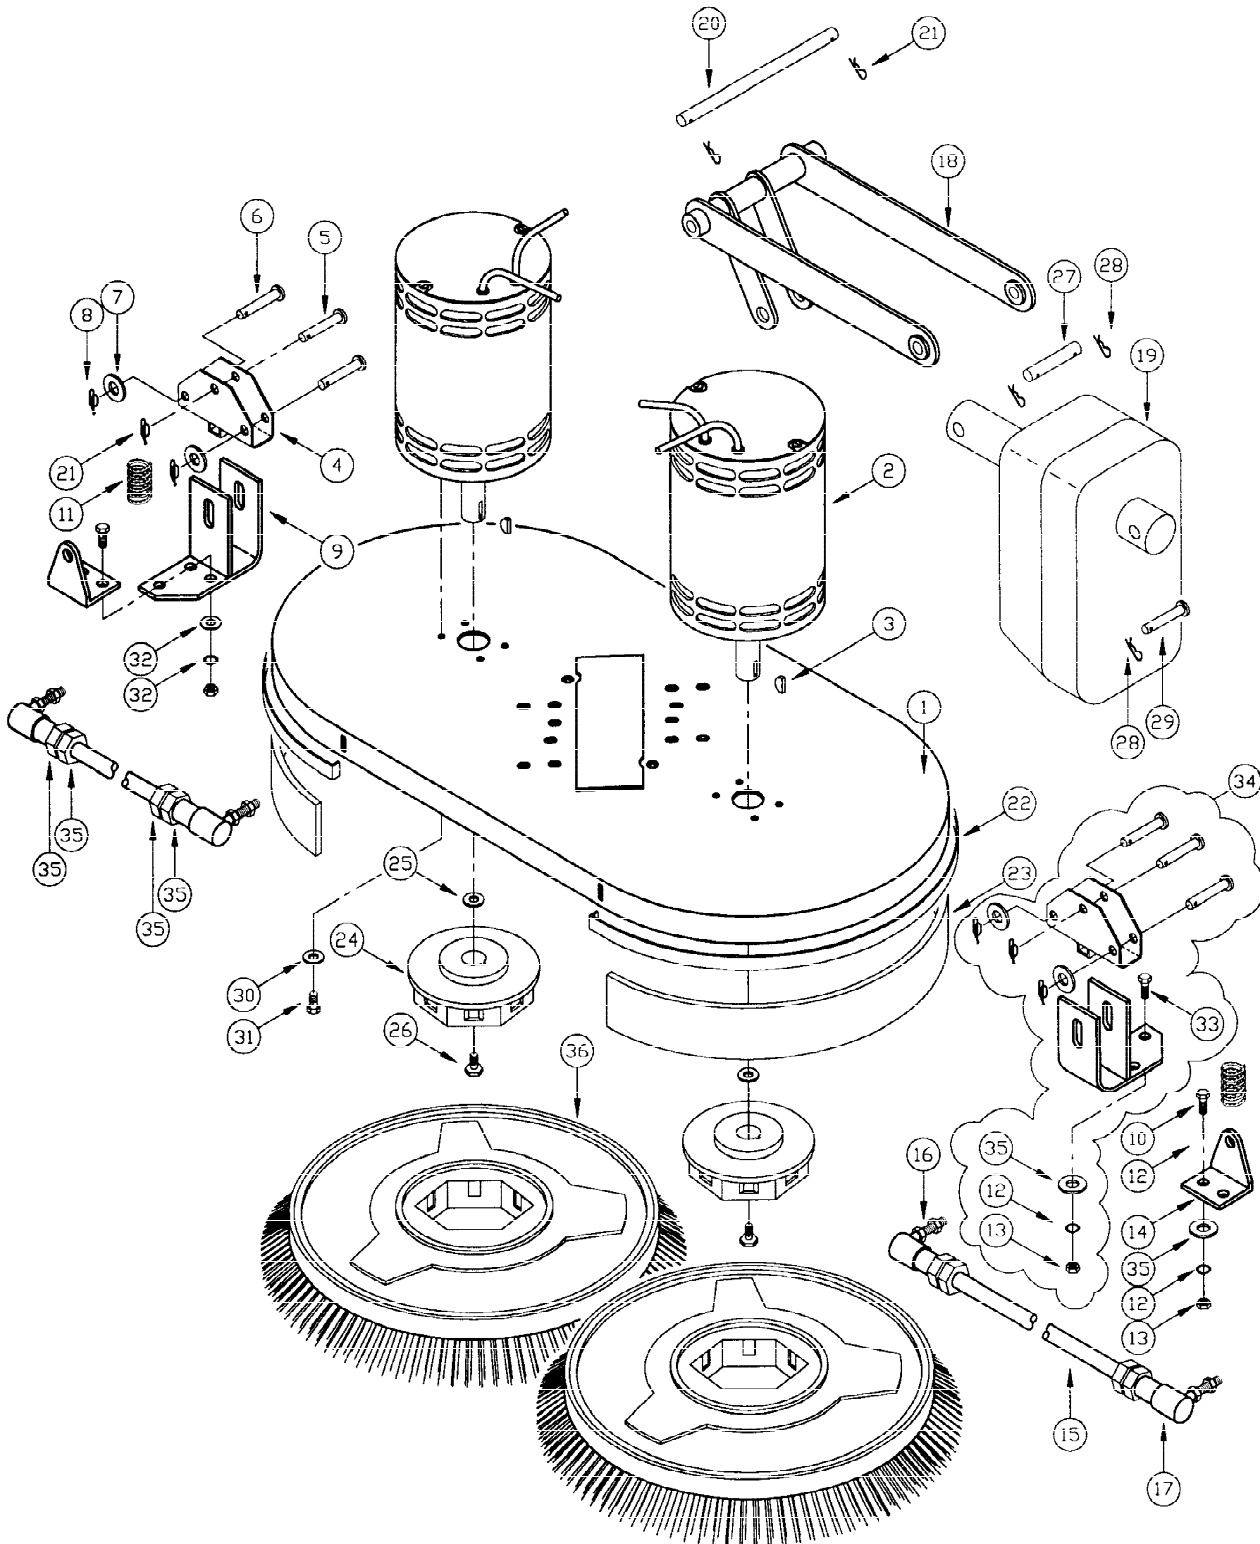

Scrubdeck Group (Scrubdeck Assembly)

Parts

100PV001

REF #	PART #	DESCRIPTION	QTY
1	3337097	WELD-SCRUB DECK 3200	1
2	742714	MOTOR, 36V 1HP	2
3	833621	KEY 1/4 X 1/4 X 1	2
4	320255	BRK,SPRING SUPPORT 11 GA	2
5	711672	CLEVIS PIN 1/2" X 2.00LG	2
6	711671	CLEVIS PIN.31x2.13 11-10	4
7	711506	WSR-FLAT 5/16 ST PL	4
8	3400125	PIN-COTTER 3/8 RUE-RING	4
9	383053	LIFT BRK'T WELDMENT	2
10	3400035	SCR-HEX,5/16-18X1.00 ZP	4
11	260137	COMPRESSION SPRING	2
12	3400102	WASHER-LOCK 5/16 SPLIT ZP	6
13	712680	NUT-HEX 5/16-18 SS	6
14	3337040	MNT-LIFT ARM 3200	2
15	3337160	ROD-3/8-24 X 10.06	2
16	3300820	BALL JOINT-3/8-24 W/QK REL	2
17	3300461	BALL JOINT-3/8-24 W/DUST COV.	2
18	3337156	WELD-SCRUB LIFT	1
19	742712	ACTUATOR SPO-2655	1
20	3337041	PIN-5/8 X 8.00	1
21	3400124	PIN-COTTER 5/8 RUE-RING	2
22	3337093	WELD-SKIRT STRAP 3200	2
23	430048	EXTRUDED SKIRT RAW	5 ft.
24	430035	DRIVE HUB	2
25	711517	WSR-FLAT .77X1.37X.03	2
26	210066	DRIVE HUB RETAINER BLT	2
27	3400266	PIN-CLEVIS 3/8 X 2.00 ZP	1
28	711808	COTTER PIN-HAIR #13	2
29	3400752	PIN-CLEVIS 3/8 X 2-1/4 ZP	1
30	3400101	WASHER-LOCK 3/8 SPLIT ZP	8
31	710986	SCR-SC 3/8-16X1.00 ST PL	8
32	3400088	WASHER-FLAT 5/16 STANDARD ZP	12
33	712575	BLT-HH 5/16-18X.75 SS	2
34	3332149	LIFT BRACKET ASSEMBLY	2
35	340067	GASKET RECYCLE FILTER D ZP	8

Scrubdeck Group (Scrubdeck Assembly, Cont.)

Parts

100PV001