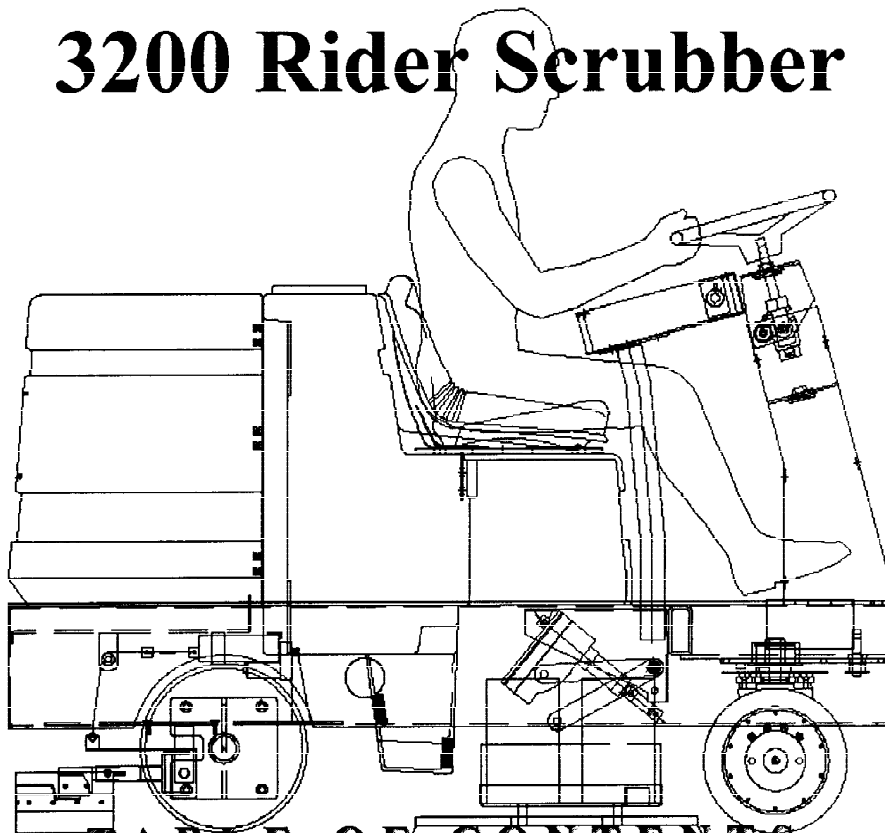

Minuteman®

PARTS SECTION

3200 Rider Scrubber

TABLE OF CONTENTS

Brakes, Wheels and Frame Group	2
Body Group	
Tanks & Battery Cover Doors	4
Seat Group	8
Instrument Panel	10
Directional Control	12
Drive Wheel Group	14
Steering Group	16
Scrubdeck Group	
Scrubdeck Assembly	18
Squeegee Group	
Squeegee Lift Assembly	22
Squeegee Assembly	24
Piping Schematic	26
Electrical Schematic	28
Decal Group	30