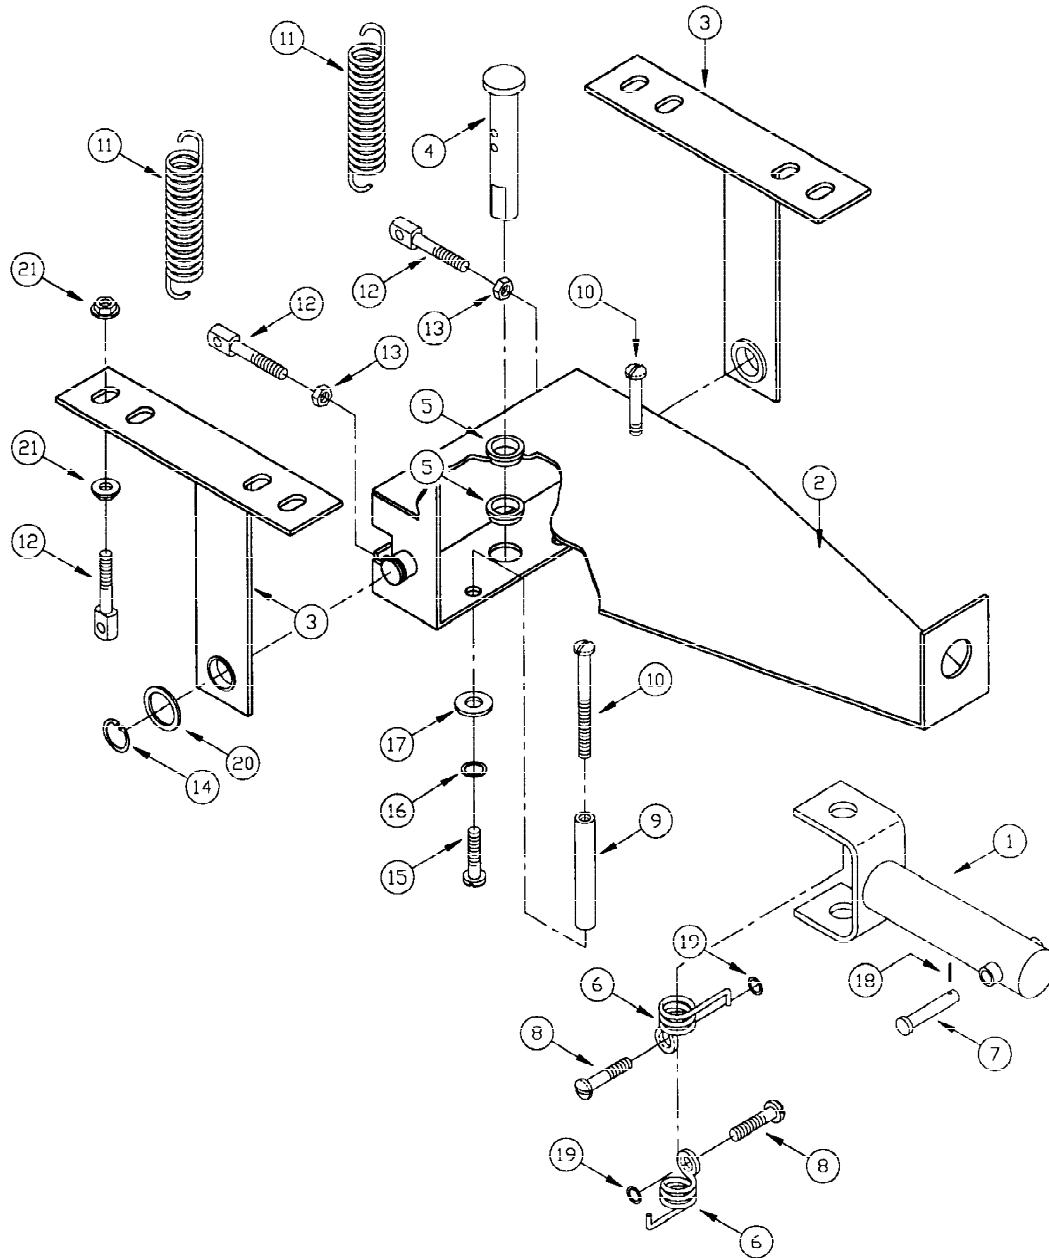

Squeegee Group (Squeegee Lift Assembly)

Parts

110PV002