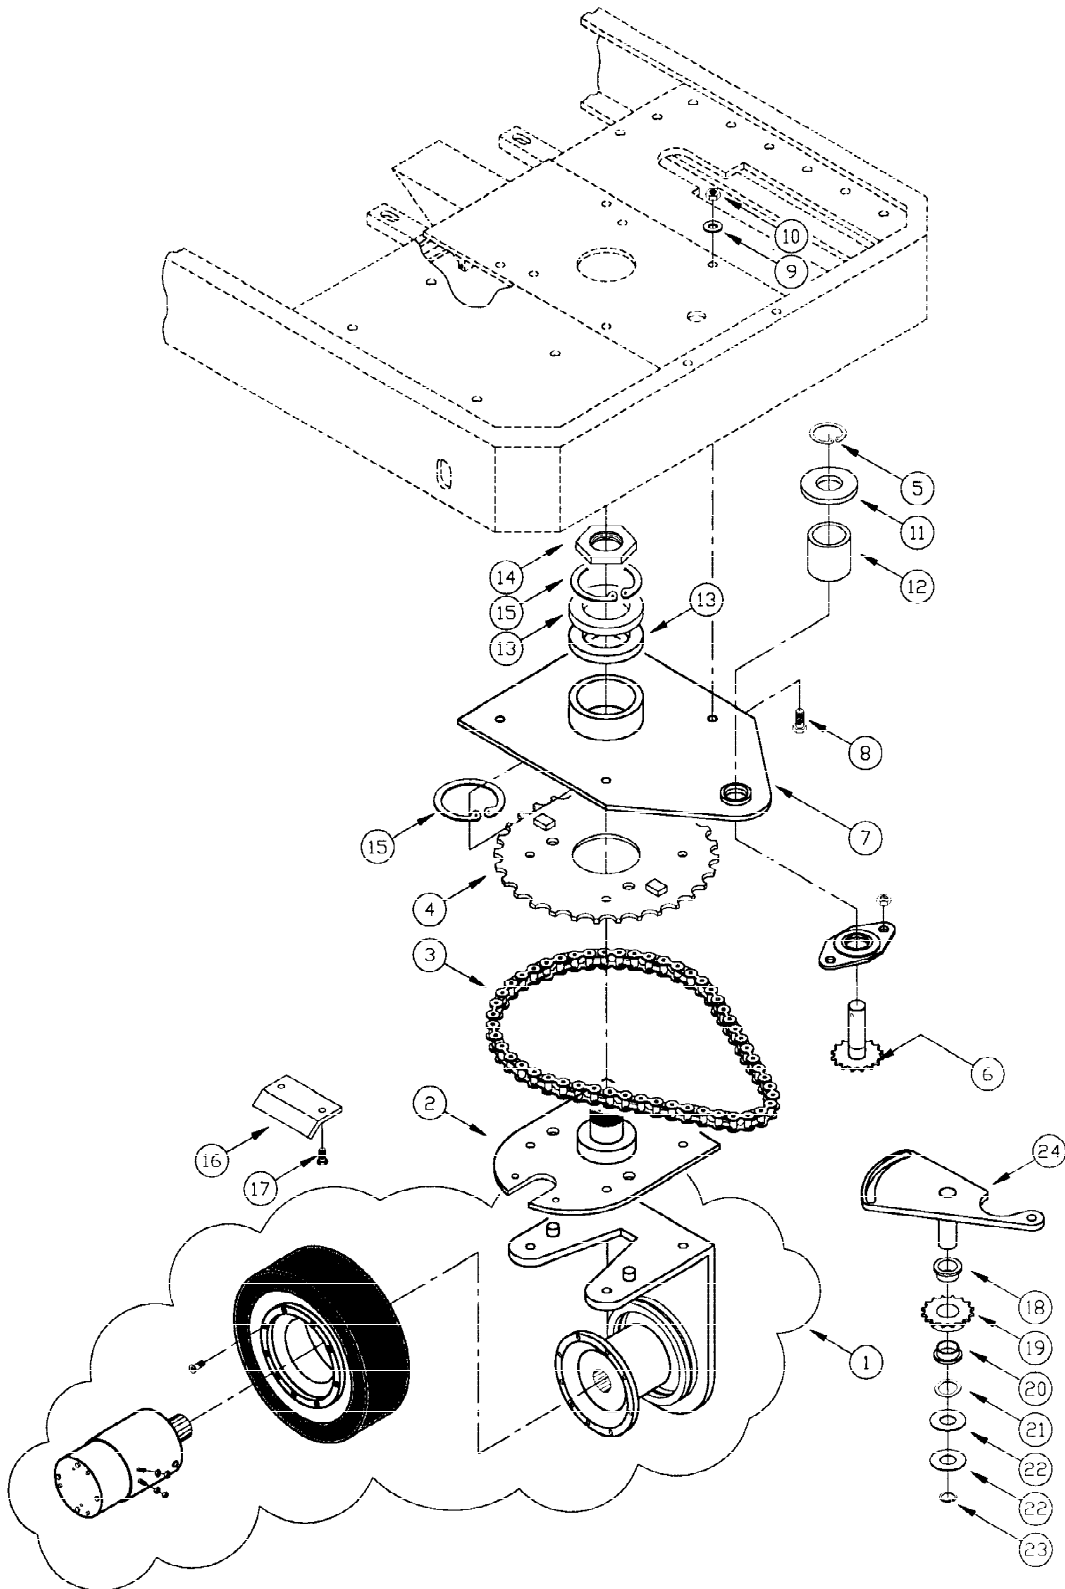

Drive Wheel Group

Parts

040PV001