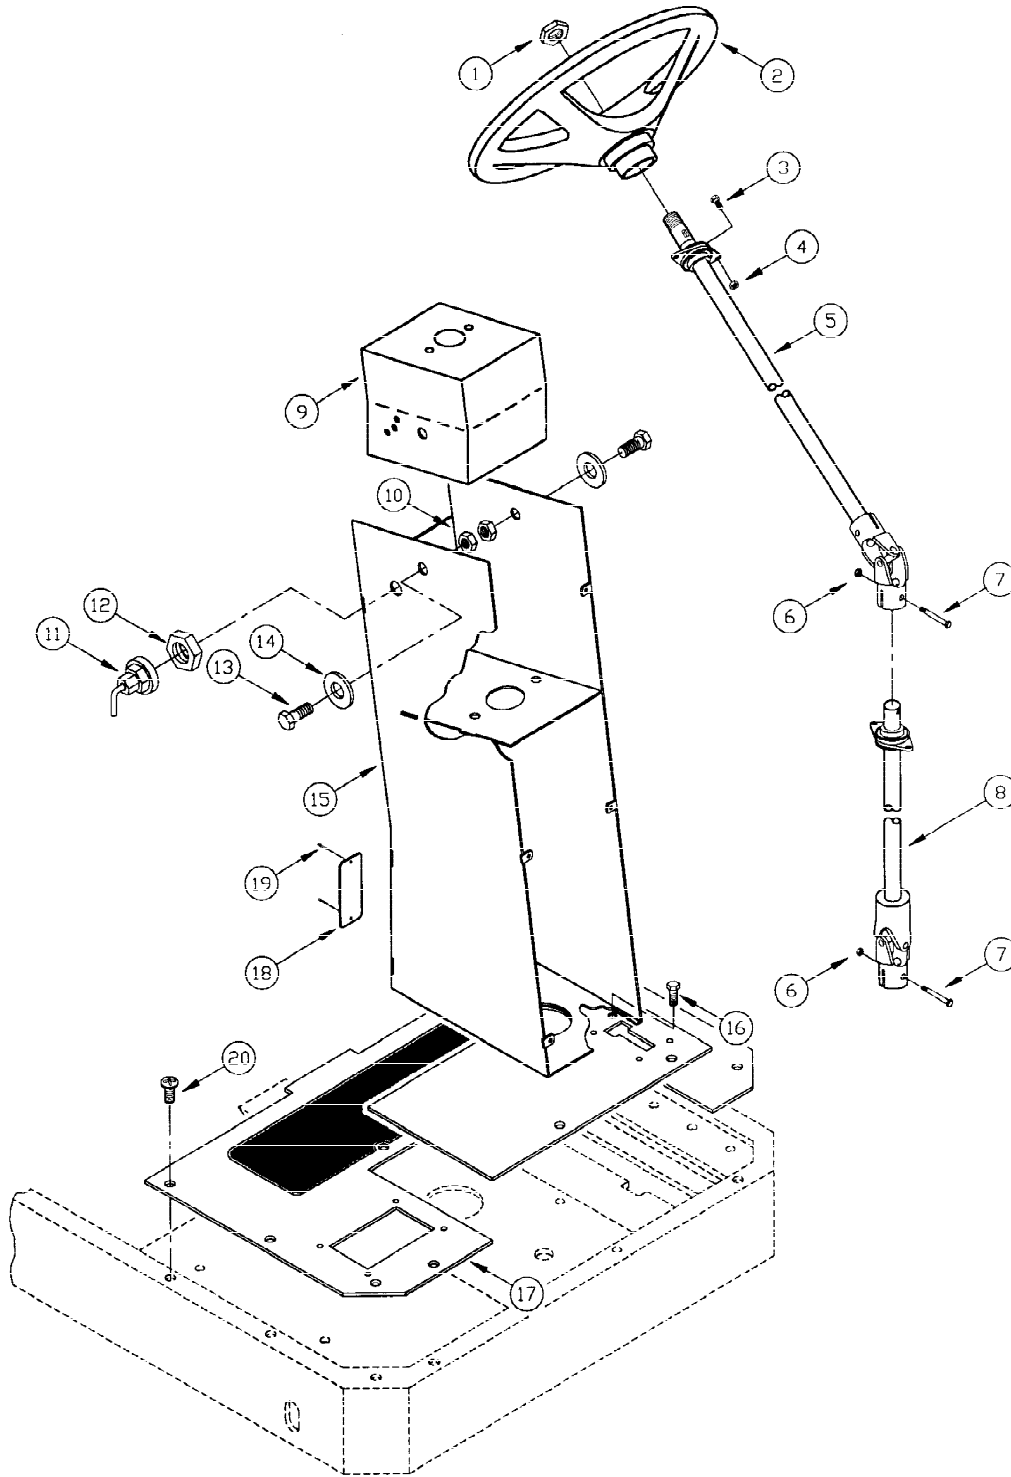

Steering Group

Parts

040PV002