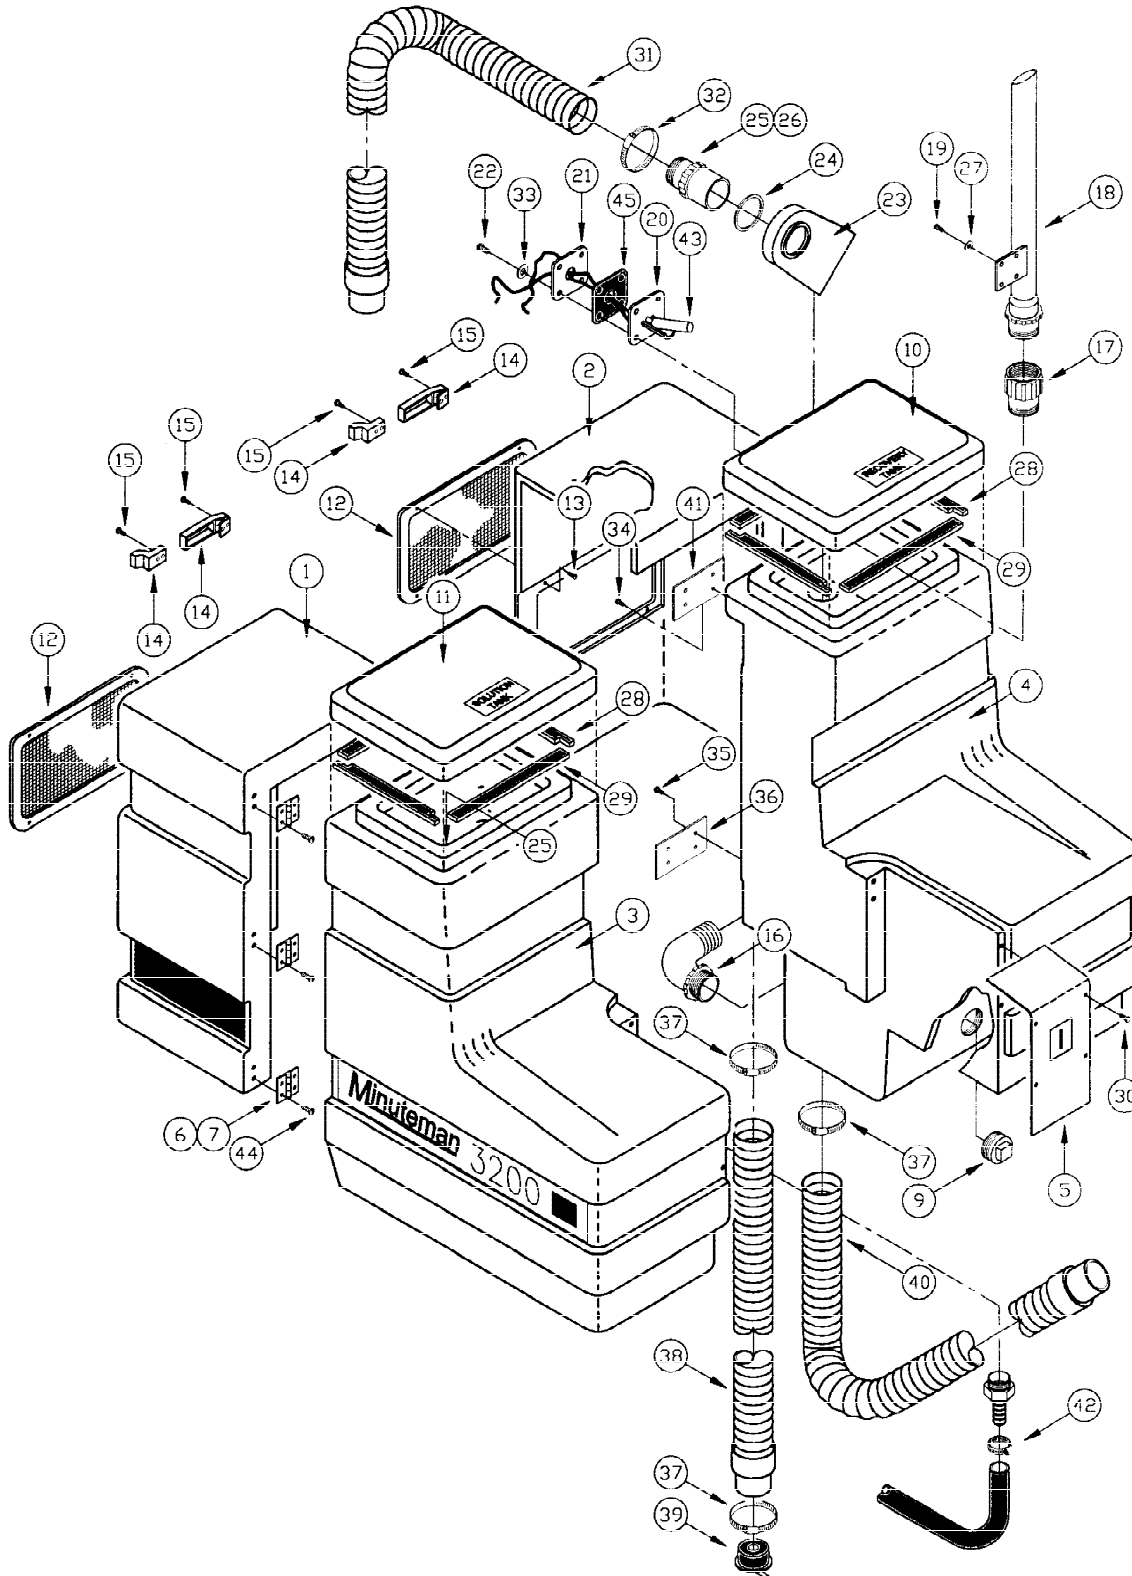

Body Group (Tanks & Battery Cover Doors)

Parts

122PV001

Body Group (Tanks & Battery Cover Doors)

Parts

122PV001

REF #	PART #	DESCRIPTION	QTY
1	340003B	BTRY CVR 340 BURGUNDY	1
2	340004B	BTRY CVR 340 BURGUNDY	1
3	3337022	ASSY-SOLUTION TANK 3200	1
4	3337023	ASSY-RECOVERY TANK 3200	1
5	3337055	PLATE-SOLUTION CONT PANEL	1
6	340060	COVER HINGE 34 RIGHT	3
7	340044	COVER HINGE 34 LEFT	3
8	710177	SCR-MC 1/4-20X.37 ST PL	24
9	3337011	PLUG-2.00" NPT SQ PVC	1
10	340006B	CVR REC 340 BURGUNDY	1
11	340005B	CVR SOL 340 BURGUNDY	1
12	340061	REAR VENT SCREEN 16 GA	2
13	712540	SCR-MC 10-24X.37 SS TH	8
14	340664	SOFT LATCH W/KEEPER	2
15	711160	SCR HI/LO #10 X 5/8 PL	8
16	383318	FITTING PP 90 2" MPT 2" BARB	1
17	833160	ADPT ABS 1.5FPTX 1.5SLIP	1
18	340043	PVC PIPE 1 1/2 C/L 29.5	1
19	711203	BLT-HH 1/4-20X.62	18
20	3337052	PLATE-SOLUTION FLOAT SWITCH	1
21	3337016	GASKET-SOL FLOAT SWITCH 3200	1
22	3400816	SCR-SOC HD 10-24 X 1/2 SS	4
23	830448	DEFLECTOR	1
24	831664	WSR SS 2.12IDX2.75ODX.03	1
25	3337053	PLATE-TANK MATCH REAR TOP	1
26	742708	FLOAT SWITCH	1
27	711544	WSR-HELICAL 1/4	18
28	340057	LID GASKET SHORT	2
29	340058	LID GASKET LONG	2
30	712540	SCR-MC 10-24X.37 SS TH	4
31	3323888	ASSY-DRAIN HOSE SUB TC/1	1
32	3044112	CLAMP-HOSE 2.50 MAX WORM	2
33	3400095	WASHER-FLAT #10 ZP	4
34	710178	SCR-MC 1/4-20X.50 STPL	8
35	710178	SCR-MC 1/4-20X.50 STPL	8